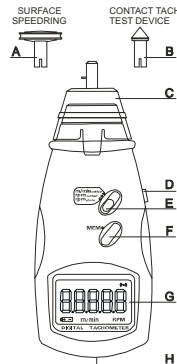

### The difference measuring RPM

- It is used the microcomputer (CPU) technique and junction laser technique for one instrument combine:
  - IN09234: Photo tach (RPM) & Tot
  - IN09236: Photo tach (RPM) & Contact tach (RPM, m/min)
- Wide measuring range and High resolution
- Low battery voltage indication
- The instrument is delicated and rugged
- It uses the durable - long-lasting components and a strong, light weight ABS plastic housing
- It's design has been carefully shaped to fit comfortably in either hands
- Memory / call button operation (max, min and last value)

### Only IN09236

- Contact part and photo part can be switched value at anny time
- New surface speed sensor with flute vails to measure speed and leght of wire cable and rope conveniently

IN09234

IN09236

- Fig.2.
- A. Surface speed wheel
  - B. Contact TACH test device
  - C. Contact measuring device
  - D. Measure button
  - E. Function switch
  - F. Memory call button
  - G. Display window
  - H. Battery cover

Specification	IN09234	IN09236
Display	5 digits, 16mm LCD	5 digits, 18mm LCD
Accuracy	±(0.05% + 1 digital)	±(0.05% + 1 digital)
Sampling time	0.5 sec (over 120 RPM)	0.8 sec (over 60 RPM)
Range select	Auto-range	Auto-range
Time base	Quartz crystal	Quartz crystal
Detecting distance	50mm ~ 500mm	50mm ~ 500mm
Dimension	160x72x37mm	210x74x37mm
Power	4x1.5V AA size battery	4x1.5V AA size battery
Power Consumption	approx 50mA	approx 50mA