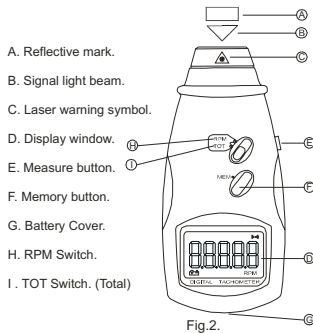

## DIGITAL TACHOMETER

### The difference measuring RPM

- It is used the microcomputer (CPU) technique and junction laser technique for one instrument combine:
  - IN09234: Photo tach (RPM) & Tot
  - IN09236: Photo tach (RPM) & Contact tach (RPM, m/min)
- Wide measuring range and High resolution
- Low battery voltage indication
- The instrument is delicated and rugged
- It uses the durable - long-lasting components and a strong, light weight ABS plastic housing
- It's design has been carefully shaped to fit comfortably in either hands
- Memory / call button operation (max, min and last value)

### Only IN09236

- Contact part and photo part can be switched value at anny time
- New surface speed sensor with flute vails to measure speed and leght of wire cable and rope conveniently

IN09234

IN09236

Specification	IN09234	IN09236
Display	5 digits, 16mm LCD	5 digits, 18mm LCD
Accuracy	±(0.05% + 1 digital)	±(0.05% + 1 digital)
Sampling time	0.5 sec (over 120 RPM)	0.8 sec (over 60 RPM)
Range select	Auto-range	Auto-range
Time base	Quartz crystal	Quartz crystal
Detecting distance	50mm ~ 500mm	50mm ~ 500mm
Dimension	160x72x37mm	210x74x37mm
Power	4x1.5V AA size battery	4x1.5V AA size battery
Power Consumption	approx 50mA	approx 50mA